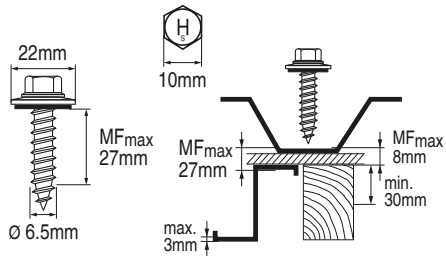

S-MP 73S 6.5x38

#285208

Rostfrei / Inox / Stainless

2081915-07.2023